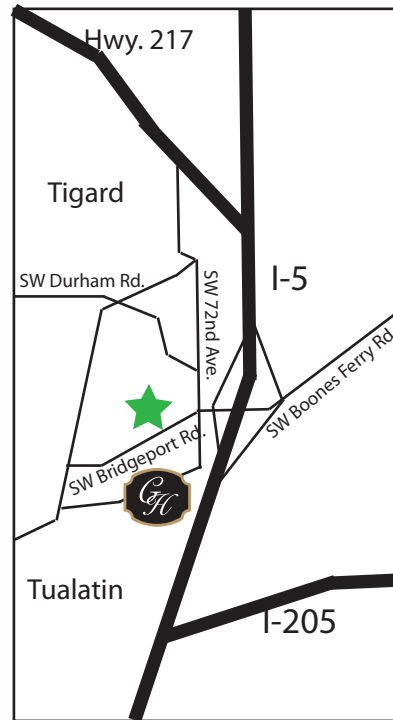

LOCATION

Located off I-5 exit 290 in Tualatin.
Just 15 minutes from downtown Portland.

From the North:
Interstate 5 south to exit 290. Turn right onto Lower Boones Ferry Road (which turns into Bridgeport Road.) Drive straight through intersection of Lower Boones Ferry Road and SW 72nd Avenue. Turn right into Bridgeport Village's main entrance.

From the South:
Interstate 5 north to exit 290. Turn left onto Lower Boones Ferry Road. Drive straight through intersection of Lower Boones Ferry Road (which turns into Bridgeport Road) and SW 72nd Avenue. Turn right into Bridgeport Village's main entrance.